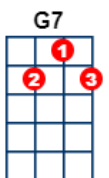

If You Could Read My Mind

key:G, artist:Gordon Lightfoot writer:Gordon Lightfoot

<https://www.youtube.com/watch?v=jqMG3VR5PP4> Capo 2

[G] If you could read my mind love, [F] what a tale my thoughts could tell
[G] Just like an old time movie, [F] about a ghost from a wishing well
[G] In a castle dark or a [C] fortress strong
With [D] chains upon my [Em] feet - you [C] know that ghost is [G] me
And [C] I will never [G] be set free
As [Am7] long as I'm a [D] ghost that you can't [G] see

[G] If I could read your mind love, [F] what a tale your thoughts could tell
[G] Just like a paperback novel, the [F] kind that drugstores sell
[G] When you reach the part [C] where the heartaches come
The [D] hero would be [Em] me but [C] heroes often [G] fail
And [C] you won't read that [G] book again
[Am7] because the ending's [D] just too hard to [G] take

[G7] I'd walk away like a [C] movie star,
who gets [D] burned in a three way [Em] script
[C] Enter number [G] two: a [C] movie queen to [G] play the scene
Of [Am7] bringing all the [D] good things out in [G] me,
[C] but for now love, let's be [G] real
I [C] never thought I could [G] act this way,
and I've [Am7] got to say that I [D] just don't get it
[C] I don't know where [G] we went wrong,
But the [Am7] feeling's gone and I [D] just can't get it [G] back

[G] If you could read my mind love, [F] what a tale my thoughts could tell
[G] Just like an old time movie, [F] about a ghost from a wishing well
[G] In a castle dark or a [C] fortress strong with [D] chains upon my
[Em] feet
But [C] stories always [G] end. And [C] if you read between the lines
You'll [Am7] know that I'm just [D] trying to understand
the [C] feelings that you [G] lack