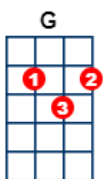

If You Could Read My Mind

key:G, artist:Gordon Lightfoot writer:Gordon Lightfoot

<https://www.youtube.com/watch?v=jqMG3VR5PP4> Capo 2

[G] If you could read my mind love, [F] what a tale my thoughts could tell
[G] Just like an old time movie, [F] about a ghost from a wishing well
[G] In a castle dark or a [C] fortress strong
With [D] chains upon my [Em] feet - you [C] know that ghost is [G] me
And [C] I will never [G] be set free
As [Am7] long as I'm a [D] ghost that you can't [G] see

[G] If I could read your mind love, [F] what a tale your thoughts could tell
[G] Just like a paperback novel, the [F] kind that drugstores sell
[G] When you reach the part [C] where the heartaches come
The [D] hero would be [Em] me but [C] heroes often [G] fail
And [C] you won't read that [G] book again
[Am7] because the ending's [D] just too hard to [G] take

[G7] I'd walk away like a [C] movie star,
who gets [D] burned in a three way [Em] script
[C] Enter number [G] two: a [C] movie queen to [G] play the scene
Of [Am7] bringing all the [D] good things out in [G] me,
[C] but for now love, let's be [G] real
I [C] never thought I could [G] act this way,
and I've [Am7] got to say that I [D] just don't get it
[C] I don't know where [G] we went wrong,
But the [Am7] feeling's gone and I [D] just can't get it [G] back

[G] If you could read my mind love, [F] what a tale my thoughts could tell
[G] Just like an old time movie, [F] about a ghost from a wishing well
[G] In a castle dark or a [C] fortress strong with [D] chains upon my
[Em] feet
But [C] stories always [G] end. And [C] if you read between the lines
You'll [Am7] know that I'm just [D] trying to understand
the [C] feelings that you [G] lack