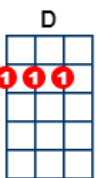

If You Could Read My Mind

key:G, artist:Gordon Lightfoot writer:Gordon Lightfoot

<https://www.youtube.com/watch?v=jqMG3VR5PP4> Capo 2

[G] If you could read my mind love, [F] what a tale my thoughts could tell
[G] Just like an old time movie, [F] about a ghost from a wishing well
[G] In a castle dark or a [C] fortress strong
With [D] chains upon my [Em] feet - you [C] know that ghost is [G] me
And [C] I will never [G] be set free
As [Am7] long as I'm a [D] ghost that you can't [G] see

[G] If I could read your mind love, [F] what a tale your thoughts could tell
[G] Just like a paperback novel, the [F] kind that drugstores sell
[G] When you reach the part [C] where the heartaches come
The [D] hero would be [Em] me but [C] heroes often [G] fail
And [C] you won't read that [G] book again
[Am7] because the ending's [D] just too hard to [G] take

[G7] I'd walk away like a [C] movie star,
who gets [D] burned in a three way [Em] script
[C] Enter number [G] two: a [C] movie queen to [G] play the scene
Of [Am7] bringing all the [D] good things out in [G] me,
[C] but for now love, let's be [G] real
I [C] never thought I could [G] act this way,
and I've [Am7] got to say that I [D] just don't get it
[C] I don't know where [G] we went wrong,
But the [Am7] feeling's gone and I [D] just can't get it [G] back