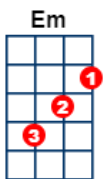

If You Could Read My Mind

key:G, artist:Gordon Lightfoot writer:Gordon Lightfoot

<https://www.youtube.com/watch?v=jqMG3VR5PP4> Capo 2

[G] If you could read my mind love, [F] what a tale my thoughts could tell
[G] Just like an old time movie, [F] about a ghost from a wishing well
[G] In a castle dark or a [C] fortress strong
With [D] chains upon my [Em] feet - you [C] know that ghost is [G] me
And [C] I will never [G] be set free
As [Am7] long as I'm a [D] ghost that you can't [G] see

[G] If I could read your mind love, [F] what a tale your thoughts could tell
[G] Just like a paperback novel, the [F] kind that drugstores sell
[G] When you reach the part [C] where the heartaches come
The [D] hero would be [Em] me but [C] heroes often [G] fail
And [C] you won't read that [G] book again
[Am7] because the ending's [D] just too hard to [G] take

[G7] I'd walk away like a [C] movie star,
who gets [D] burned in a three way [Em] script
[C] Enter number [G] two: a [C] movie queen to [G] play the scene
Of [Am7] bringing all the [D] good things out in [G] me,
[C] but for now love, let's be [G] real
I [C] never thought I could [G] act this way,
and I've [Am7] got to say that I [D] just don't get it
[C] I don't know where [G] we went wrong,
But the [Am7] feeling's gone and I [D] just can't get it [G] back

[G] If you could read my mind love, [F] what a tale my thoughts could tell
[G] Just like an old time movie, [F] about a ghost from a wishing well
[G] In a castle dark or a [C] fortress strong with [D] chains upon my
[Em] feet
But [C] stories always [G] end. And [C] if you read between the lines
You'll [Am7] know that I'm just [D] trying to understand
the [C] feelings that you [G] lack