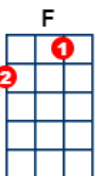

If You Could Read My Mind

key:G, artist:Gordon Lightfoot writer:Gordon Lightfoot

<https://www.youtube.com/watch?v=jqMG3VR5PP4> Capo 2

[G] If you could read my mind love, [F] what a tale my thoughts could tell
[G] Just like an old time movie, [F] about a ghost from a wishing well
[G] In a castle dark or a [C] fortress strong
With [D] chains upon my [Em] feet - you [C] know that ghost is [G] me
And [C] I will never [G] be set free
As [Am7] long as I'm a [D] ghost that you can't [G] see

[G] If I could read your mind love, [F] what a tale your thoughts could tell
[G] Just like a paperback novel, the [F] kind that drugstores sell
[G] When you reach the part [C] where the heartaches come
The [D] hero would be [Em] me but [C] heroes often [G] fail
And [C] you won't read that [G] book again
[Am7] because the ending's [D] just too hard to [G] take

[G7] I'd walk away like a [C] movie star,
who gets [D] burned in a three way [Em] script
[C] Enter number [G] two: a [C] movie queen to [G] play the scene
Of [Am7] bringing all the [D] good things out in [G] me,
[C] but for now love, let's be [G] real
I [C] never thought I could [G] act this way,
and I've [Am7] got to say that I [D] just don't get it
[C] I don't know where [G] we went wrong,
But the [Am7] feeling's gone and I [D] just can't get it [G] back