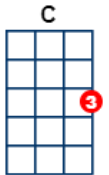

If You Could Read My Mind

key:G, artist:Gordon Lightfoot writer:Gordon Lightfoot

<https://www.youtube.com/watch?v=jqMG3VR5PP4> Capo 2

[G] If you could read my mind love, [F] what a tale my thoughts could tell
[G] Just like an old time movie, [F] about a ghost from a wishing well
[G] In a castle dark or a [C] fortress strong
With [D] chains upon my [Em] feet - you [C] know that ghost is [G] me
And [C] I will never [G] be set free
As [Am7] long as I'm a [D] ghost that you can't [G] see

[G] If I could read your mind love, [F] what a tale your thoughts could tell
[G] Just like a paperback novel, the [F] kind that drugstores sell
[G] When you reach the part [C] where the heartaches come
The [D] hero would be [Em] me but [C] heroes often [G] fail
And [C] you won't read that [G] book again
[Am7] because the ending's [D] just too hard to [G] take

[G7] I'd walk away like a [C] movie star,
who gets [D] burned in a three way [Em] script
[C] Enter number [G] two: a [C] movie queen to [G] play the scene
Of [Am7] bringing all the [D] good things out in [G] me,
[C] but for now love, let's be [G] real
I [C] never thought I could [G] act this way,
and I've [Am7] got to say that I [D] just don't get it
[C] I don't know where [G] we went wrong,
But the [Am7] feeling's gone and I [D] just can't get it [G] back

[G] If you could read my mind love, [F] what a tale my thoughts could tell
[G] Just like an old time movie, [F] about a ghost from a wishing well
[G] In a castle dark or a [C] fortress strong with [D] chains upon my
[Em] feet
But [C] stories always [G] end. And [C] if you read between the lines
You'll [Am7] know that I'm just [D] trying to understand
the [C] feelings that you [G] lack